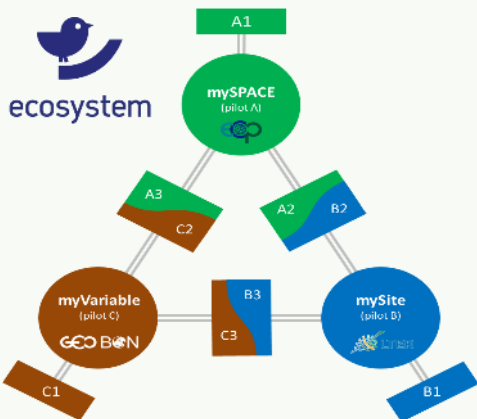

Land cover and land use products in service of agriculture and ecosystem monitoring EuroGEO showcases

This project has received funding from the European Union's Horizon 2020 Research and Innovation Action programme under Grant Agreement No 820852.

e-shape is a "unique initiative that brings together decades of public investment in Earth Observation and in cloud capabilities into services for the decision-makers, the citizens, the industry and the researchers"

myECOSYSTEM consists of three highly complementary pilots, developed to maximize services to user groups both in their specific topical areas, but specifically through integrating and jointly using information from remote sensing (mySPACE), in-situ observation (mySITE) and high-level indicators verification and testing with an exemplary focus on biodiversity (myVARIABLE). All pilots pull together experts from the former H2020 project ECO-POTENTIAL, the emerging eLTER Research Infrastructure and GEOBON to maximise the outcome and the user community of the showcase.