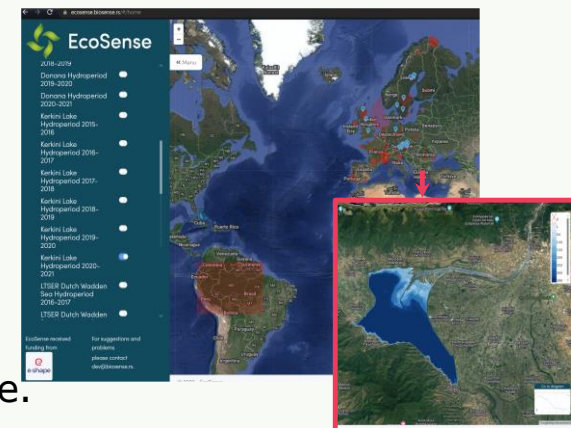

Land cover and land use products in service of agriculture and ecosystem monitoring EuroGEO showcases

This project has received funding from the European Union's Horizon 2020 Research and Innovation Action programme under Grant Agreement No 820852.

e-shape is a "unique initiative that brings together decades of public investment in Earth Observation and in cloud capabilities into services for the decision-makers, the citizens, the industry and the researchers"

myECOSYSTEM consists of three highly complementary pilots, developed to maximize services to user groups both in their specific topical areas, but specifically through integrating and jointly using information from remote sensing (mySPACE), in-situ observation (mySITE) and high-level indicators verification and testing with an exemplary focus on biodiversity (myVARIABLE). All pilots pull together experts from the former H2020 project ECO-POTENTIAL, the emerging eLTER Research Infrastructure and GEOBON to maximise the outcome and the user community of the showcase.